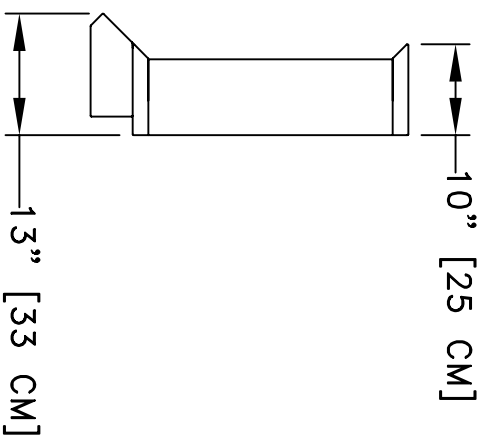

NOTES:

1. FRONT DOOR IS SHOWN REMOVED, FOR THE PURPOSE OF CLARITY.
2. POWER SUPPLY CAN SUPPORT THE FIRST 10 BOXES, ADDITIONAL BOXES WILL REQUIRE AN EXTRA POWER SUPPLY.

FRONT VIEW

SIDE VIEW

NOTICE: THIS DOCUMENT IS THE PROPERTY OF MORSE WATCHMANS INC. AND IS DELIVERED ON THE EXPRESS CONDITION THAT IT IS NOT TO BE DISCLOSED, REPRODUCED IN WHOLE OR IN PART, OR USED FOR MANUFACTURE FOR ANYONE OTHER THAN MORSE WATCHMANS INC. WITHOUT ITS WRITTEN CONSENT, AND THAT NO RIGHT IS GRANTED TO DISCLOSE OR SO USE ANY INFORMATION CONTAINED IN SAID DOCUMENT. THIS RESTRICTION DOES NOT LIMIT THE RIGHT TO USE INFORMATION FURNISHED BY VENDORS OR OTHERS OUTSIDE THE MORSE WATCHMANS INC.

MORSE
WATCHMAN®

ILLUMINATED KEYBANK
720 KEYS

SIZE	CAGE CODE	DWG NO.	REV
	4000-720-KB		
SCALE	SHEET		OF