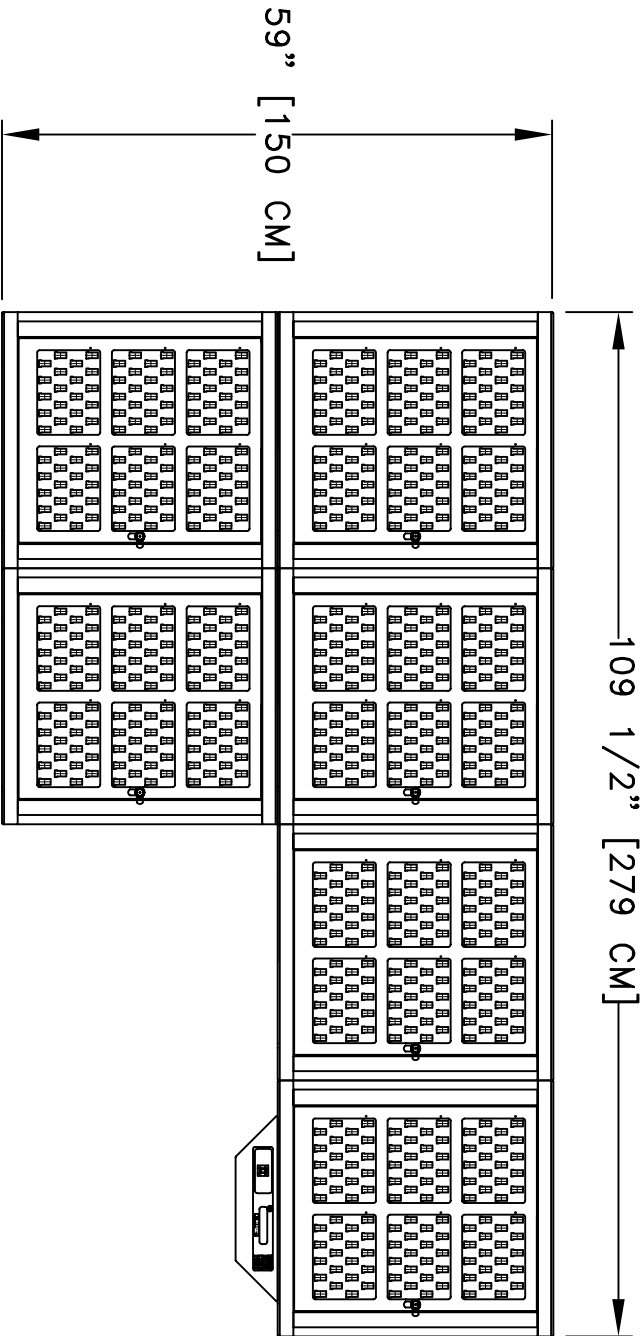

NOTES:

1. FRONT DOOR IS SHOWN REMOVED, FOR THE PURPOSE OF CLARITY.
2. POWER SUPPLY CAN SUPPORT THE FIRST 10 BOXES, ADDITIONAL BOXES WILL REQUIRE AN EXTRA POWER SUPPLY.

FRONT VIEW

SIDE VIEW

NOTICE: THIS DOCUMENT IS THE PROPERTY OF MORSE WATCHMANS INC. AND IS DELIVERED ON THE EXPRESS CONDITION THAT IT IS NOT TO BE DISCLOSED, REPRODUCED IN WHOLE OR IN PART, OR USED FOR MANUFACTURE FOR ANYONE OTHER THAN MORSE WATCHMANS INC. WITHOUT ITS WRITTEN CONSENT, AND THAT NO RIGHT IS GRANTED TO DISCLOSE OR SO USE ANY INFORMATION CONTAINED IN SAID DOCUMENT. THIS RESTRICTION DOES NOT LIMIT THE RIGHT TO USE INFORMATION FURNISHED BY VENDORS OR OTHERS OUTSIDE THE MORSE WATCHMANS INC.

MORSE
WATCHMAN®

ILLUMINATED KEYBANK
720 KEYS

SIZE	CAGE CODE	DWG NO.	REV
	4000-720-KB		
SCALE	SHEET		OF